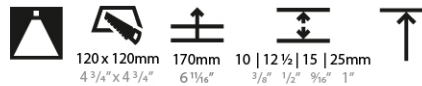

ELECTRICAL

Lamp Type: LED (Zhaga Standard)
Input Wattage (W): 15.5
Total Output Wattage (W): 14.5
Dimming: Tri-Mode (Non-Dimming and Phase Dimming (120Vac only) and 0-10V Dimming)
Driver Included: No
Driver Location: Recessed Housing
Driver Type: Constant Current - Universal
Driver Class: Class 2
Housing: See components
Input Voltage (V): 120 - 277
Constant Current (MA): 500

LED

Number of LEDs: 1
Color Temperature (°K): 2700 / 3000 / 3500 / 4000
Max. Delivered Lumen (lm): 940 / 980 / 1029 / 1050
Nominal Lumen (lm): 1386 / 1438 / 1511 / 1542
CRI: >90 CRI
Efficiency (%): 87.9 / 88.4 / 87.9
Lamp Life (hrs): 50000
Upon Request: RGB-W Tunable White Special Color Temperature Special LED

OPTICAL

Reflector°: 20 / 40 / 60
Upon Request: Special Beam Angles

RATINGS AND CERTIFICATIONS

Available for international specifications by adding 'INT' at the end of the existing Model #. For assistance on 'custom' specifications, contact zteam@zaneen.com. In a constant effort to supply the best product, we reserve the right to change specifications or materials without notice. The most recent specification sheets are found at zaneen.com

IP rating: IP20